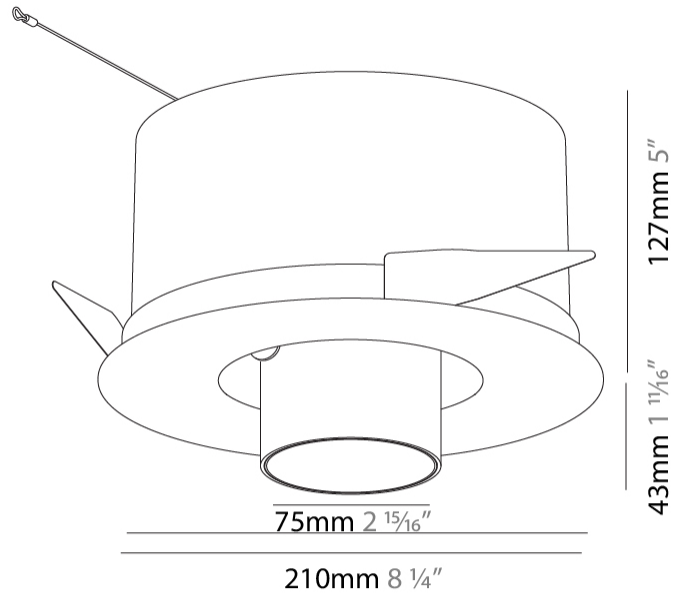

GENERAL

Series: Imagine
 Subseries: Imagine Round
 Brand: Prolicht
 Division: Architectural
 Mounting Type: Recessed
 Mounting Location: Ceiling
 Subcategory: Spots

PHYSICAL

Shape: Round
 Diameter (mm): 210
 Diameter (in): 8 1/4
 Height (mm): 170
 Height (in): 6 11/16
 Ceiling Thickness (mm): 10 / 12.5 / 15
 Ceiling Thickness (in): 3/8 or 1/2 or 9/16
 Min. Recessing Depth (mm): 140
 Min. Recessing Depth (in): 5 1/2
 Light Distribution: Adjustable / Indirect
 Weight (kg): 1.4
 Weight (lbs): 3.09
 Fixture Finish: SSR / BKV / CWI / CRY / HAB / UFT / ITA / RUA / FTG / MYG / LOD / PUS / FRO / FUP / KIA / POP / BLS / SPG / MEY / GOH / GUM / CHC / COM / ABZ / JAG / OBR / MOS / ROR
 Fixture Material: Aluminum Die Cast
 Cut-out Measurements: D. - 195mm / 7 11/16"

OPTICAL

Reflector°: 16 / 32
 Optic°: Lens Pack - No Lens / Linear Spread Lens / Honeycomb / Spread Lens
 Adjustability: Rotational 355°; Tilt 45°

RATINGS AND CERTIFICATIONS

Certified By: Certified for North American Standards
 IP rating: IP20